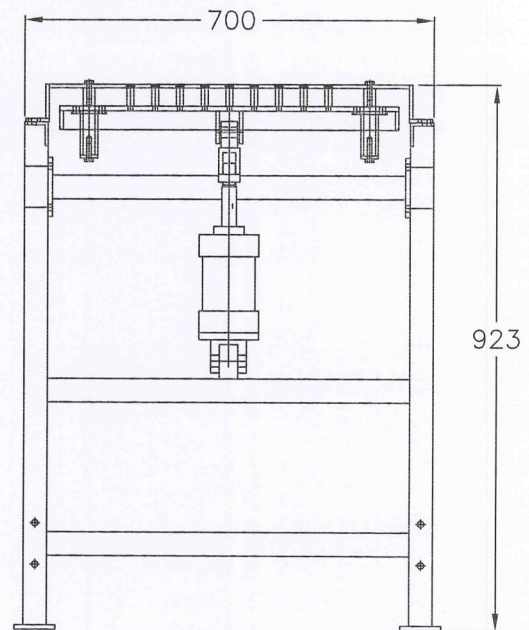

OPTIONS

- Foot pedal or lever operated

Dimensions (Approximate)

	METRIC	IMPERIAL
Width	700 mm	27.55"
Depth	400 mm	15.75"
Height	923 mm	36.38"

Sizes can be changed to suit tray dimensions

Williames Pty Limited
A B N 42 004 320 834
103 Butlers Track Warragul
Victoria 3820 Australia
phone: +61 3 5623 5755
fax: +61 3 5623 5165
email: sales@whiti.com.au
web: www.williames.com

END VIEW

SIDE VIEW

PLUG POPPER MACHINE