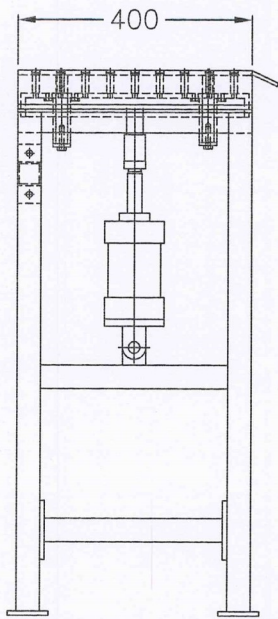

INTERCHANGEABLE BASE PLATE TO SUIT ALL KNOWN TRAY CONFIGURATIONS

Williames **PLUG POPPER** cleanly dislodges and ejects the plugs from the tray when the root growth behaviour of certain plants means the plugs are difficult to remove from the tray intact. Or if pulling the plug from the cell requires such force that the soil falls away from the root ball. The **Plug Popper** pushes the plug from the base in a clean, swift movement.

OPTIONS

- Foot pedal or lever operated

Dimensions (Approximate)

	METRIC	IMPERIAL
Width	700 mm	27.55"
Depth	400 mm	15.75"
Height	923 mm	36.38"

Sizes can be changed to suit tray dimensions

Williames Pty Limited
A B N 42 004 320 834
103 Butlers Track Warragul
Victoria 3820 Australia
phone: +61 3 5623 5755
fax: +61 3 5623 5165
email: sales@whiti.com.au
web: www.williames.com

END VIEW

SIDE VIEW

PLUG POPPER MACHINE